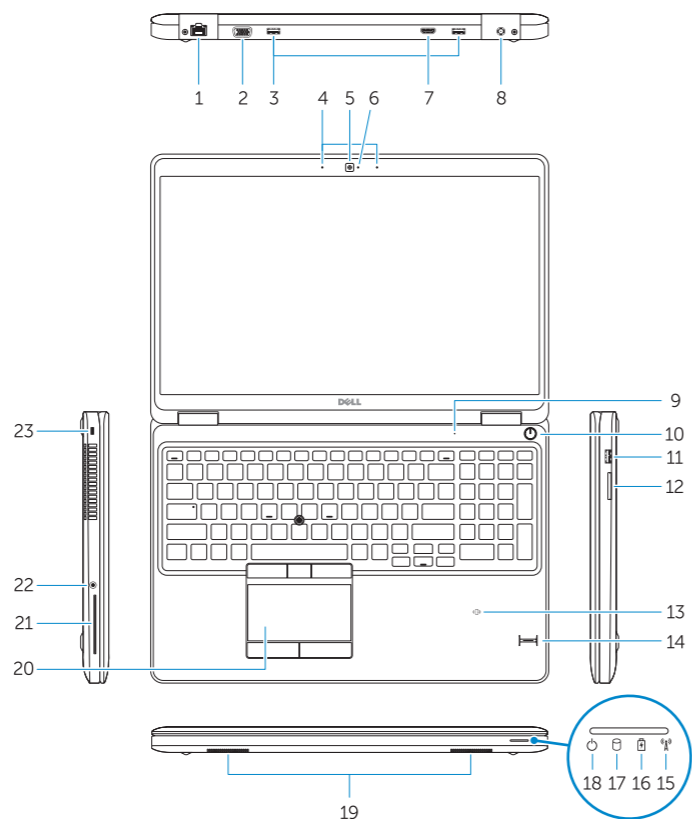

Značajke | Jellemzők | Компоненты | Funkcije

1. Network connector
2. VGA connector
3. USB 3.0 connectors
4. Microphones (optional)
5. Camera
6. Camera-status light
7. HDMI connector
8. Power connector
9. Microphone
10. Power button
11. USB 3.0 connector with PowerShare
12. Memory-card reader
13. Contactless smart-card reader (optional)